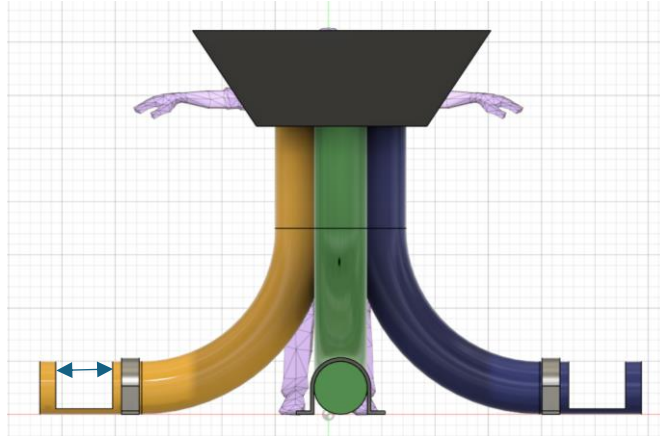

*** STARS LEAGUE Update June 29/2024 ***

PARC

1 – Field Update

- Dimensions have been changed to 16m X 8m
- Distance between elements

2 – Shooting Range

- Distance between goals and shooting line have changed from 3m to 2m

3 - Middle Structure pipes :

- The diameter for each tube might be 250mm
- Length of the open area 30 cm

6 -Important Note:

Thank you for knowing that these dimensions are approximate and can be rounded on the physical ground.