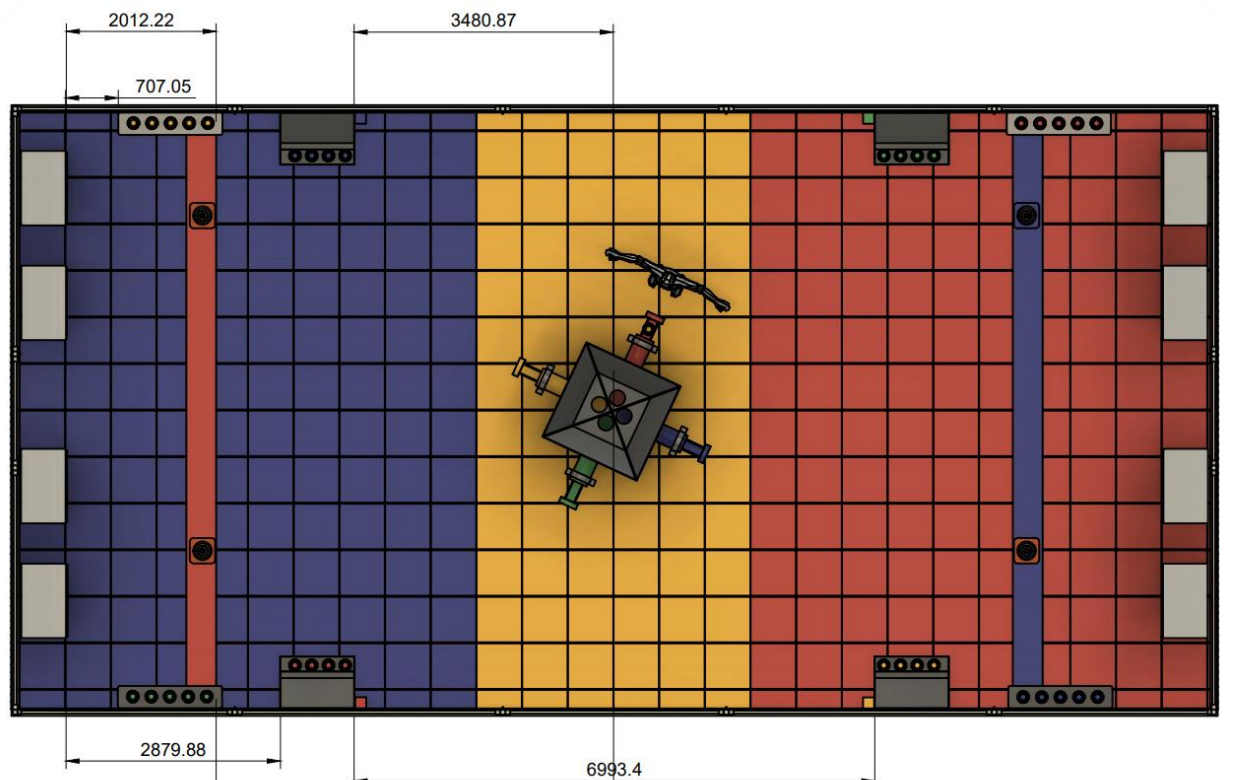

*** STARS LEAGUE Update June 29/2024 ***

PARC

1 – Field Update

- Dimensions have been changed to 16m X 8m
- Distance between elements

2 – Shooting Range

- Distance between goals and shooting line have changed from 3m to 2m

3 - Middle Structure pipes :

- The diameter for each tube might be 250mm
- Length of the open area 30 cm

6 -Important Note:

Thank you for knowing that these dimensions are approximate and can be rounded on the physical ground.