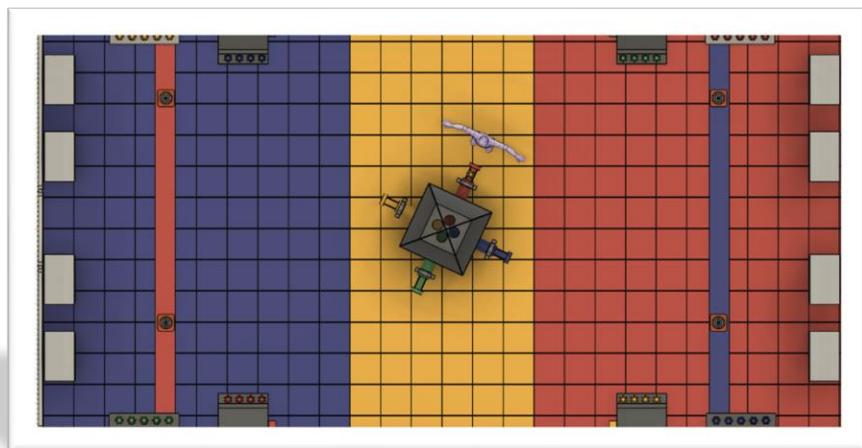

*** STARS LEAGUE Update June 29/2024 ***

PARC

1 – Field Update

- Dimensions have been changed to 16m X 8m
- Distance between elements

2 – Shooting Range

- Distance between goals and shooting line have changed from 3m to 2m

3 - Middle Structure pipes :

- The diameter for each tube might be 250mm
- Length of the open area 30 cm

6 -Important Note:

Thank you for knowing that these dimensions are approximate and can be rounded on the physical ground.