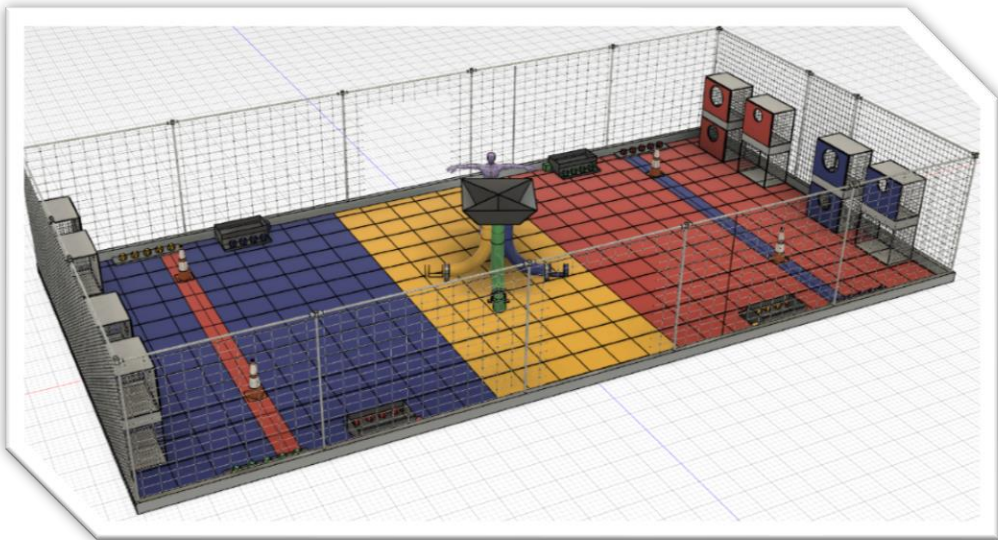

*** STARS LEAGUE Update June 29/2024 ***

PARC

1 – Field Update

- Dimensions have been changed to 16m X 8m
- Distance between elements

2 – Shooting Range

- Distance between goals and shooting line have changed from 3m to 2m

3 - Middle Structure pipes :

- The diameter for each tube might be 250mm
- Length of the open area 30 cm

6 -Important Note:

Thank you for knowing that these dimensions are approximate and can be rounded on the physical ground.